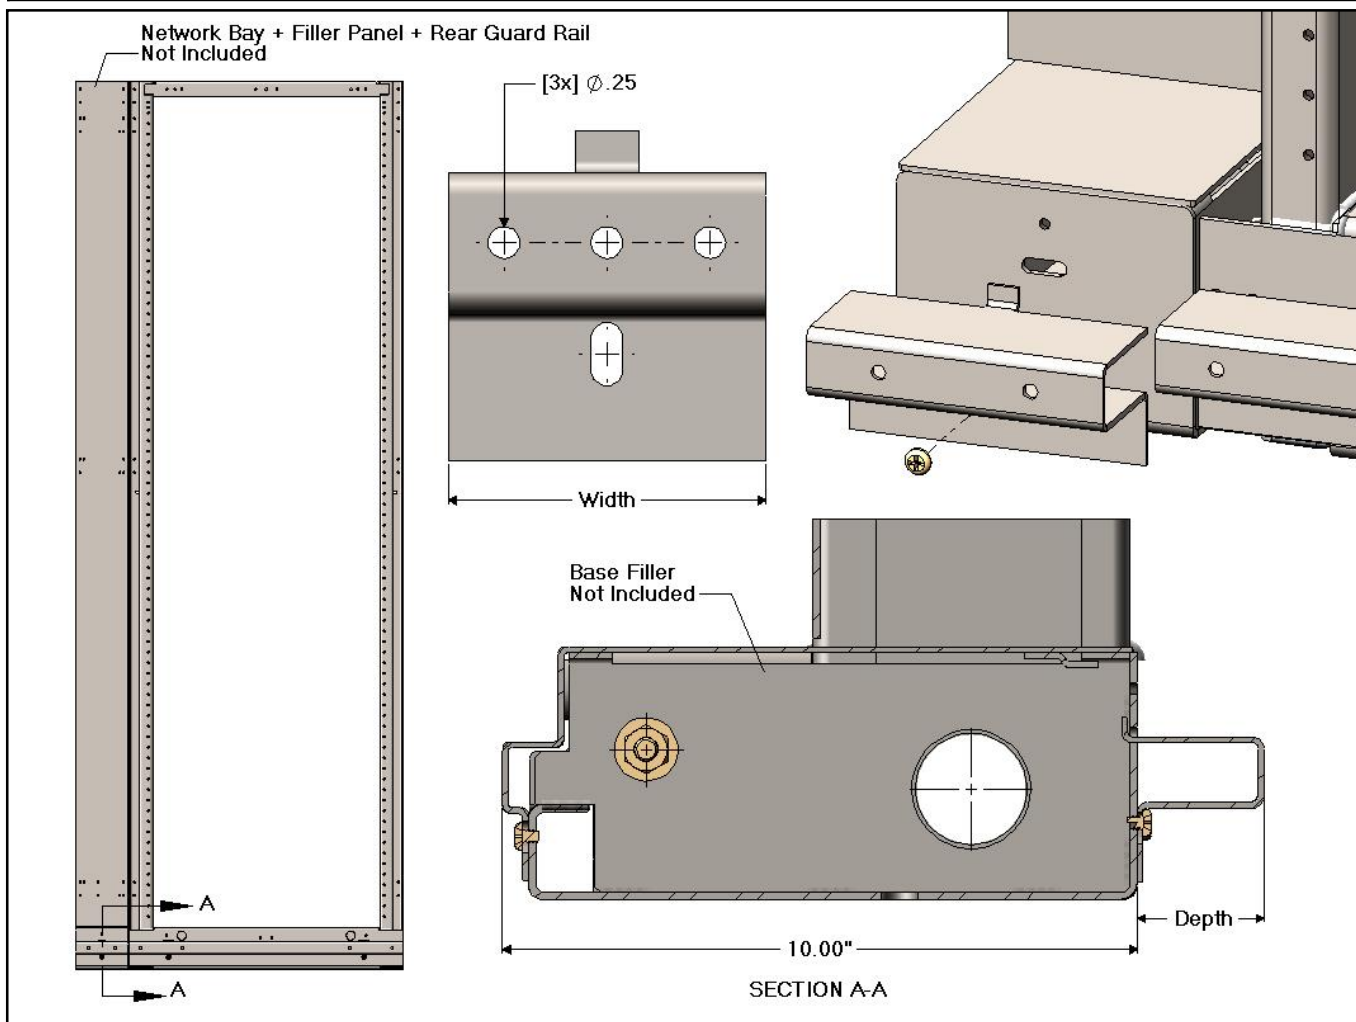

## BFG Series - Network Bay Base Filler Rear Guard Rail

### BFG Series - Network Bay 2.50" Base Filler Rear Guard Rail

CSF P/N#	Width	Depth
BFG251xx	2.50"	1.00"
BFG252xx	2.50"	2.00"

**Notes:**

- Kit includes all Mounting Hardware.
- Other sizes and finishes available upon request.